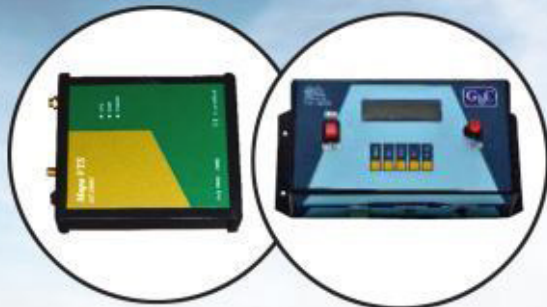

MaPa VTS

TRACKING YOUR VEHICLE ANYTIME ANYWHERE IS NOW EASY WITH MAPA VTS

MANUFACTURED BY:

GBC Technologies Pvt.Ltd

Downloading Technologies to People

15+Years

www.gbchennai.com